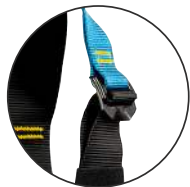

Front attachment material: Nylon rope rings

Fittings: High tensile steel alloy fittings

Weight: **Size 0** - 750g

Size 1 - 850g

Size 2 - 900g

*14 times reduction in bacterial growth, according to ISO 20743:2013 contact with *K.pneumoniae*, commonly associated with healthcare infections such as *E.coli*

SIZE 2

RGH14 ROPE RING

FEATURES

Fully adjustable

Colour coded webbing

Tool loop

Front & rear attachment point

Easy donning