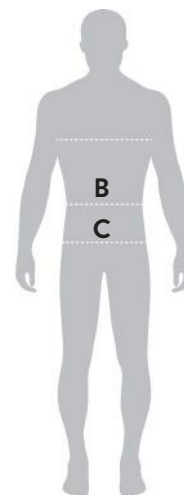

## FEATURES

Step-in design

Colour coded webbing

Easy slide buckles

Coloured right leg loop

Back attachment point

Elastic webbing retainers

Bigger webbing turnbacks

Chest + ventral attachment points

SIZE 2